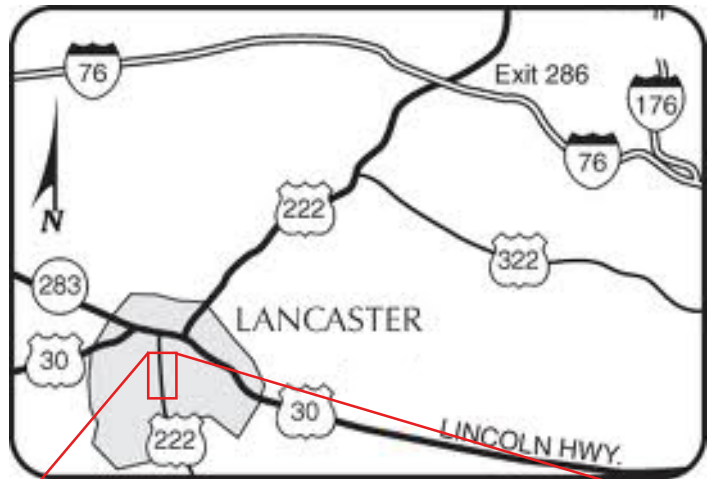

PARKING, DIRECTIONS & COUPONS

NOVEMBER, LANCASTER

Street Address for GPS or mapping services

25 S. Queen St, Lancaster, PA 17603

this is for the convention center, not for the parking garages (see addresses below)

Directions

from Harrisburg: From Route 283, take the Manheim Pike/Route 72 exit. Keep right on exit and follow signs for downtown Lancaster. Turn right at Fruitville Pike, which becomes N. Prince St. Turn left onto King St. Convention Center is on the corner of Queen St & King St. To park, cross Queen St and then follow directions below to Penn Square Garage or East King St Garage.

from Baltimore & south: From Interstate 83, turn right onto Route 30. From 30 take the Manheim Pike/Route 72 exit. Keep right on exit and follow signs for downtown Lancaster. Turn right at Fruitville Pike, which becomes N. Prince St. Turn left onto King St. Convention Center is on the corner of Queen St & King St. To park, cross Queen St and then follow directions below to Penn Square Garage or East King St Garage.

from Philadelphia & east: From the PA Turnpike, take Route 222 south to Route 30 west. Take the Fruitville Pike exit and turn left onto Fruitville Pike, which becomes N. Prince St. Turn left onto King St. Convention Center is on the corner of Queen St & King St. To park, cross Queen St and then follow directions below to Penn Square Garage or East King St Garage.